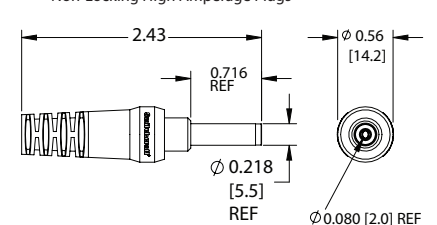

2-METER OFF-THE-SHELF DC POWER CABLES

NEW PRODUCT BULLETIN 620

PART NUMBER	PLUG TYPE	DETAIL DRAWING	CURRENT RATING	SEAL RATING	PIN I.D.	CABLE DIAMETER	PLUG TIP COLOR	MATING JACK PART NUMBERS
CARA761KS07984	Right Angle	Figure 1	5 Amps	IP68	0.100	0.195	Black	L712AS, L712RAS, PCL712AS
CARAS761KS07984	Right Angle	Figure 1	5 Amps	IP68	0.080	0.195	White	L722AS, L722RAS, PCL722AS
CARAS10KS07984	Right Angle	Figure 2	11 Amps	IP68	0.080	0.204	Blue	RAPC10S, RAPC10PS, RASH10PS, RASH10S, RASM10PS, RASM10S, RASPC10PS, RASPC10S, RASSM10PS, RASSM10S, ST10U, RAPC10U
CARAS1007984	Right Angle	Figure 3	11 Amps	Unrated	0.080	0.204	Blue	RAPC10, RAPC10P, RASH10, RASH10P, RASM10, RASM10P, RASPC10, RASPC10P, RASSM10, RASSM10P
CA761KS07984	Straight	Figure 4	5 Amps	IP68	0.100	0.195	Black	L712AS, L712RAS, PCL712AS
CAS761KS07984	Straight	Figure 4	5 Amps	IP68	0.080	0.195	White	L722AS, L722RAS, PCL722AS
CAS10KS07984	Straight	Figure 5	11 Amps	IP68	0.080	0.204	Blue	RAPC10S, RAPC10PS, RASH10PS, RASH10S, RASM10PS, RASM10S, RASPC10PS, RASPC10S, RASSM10PS, RASSM10S, ST10U, RAPC10U
CAS1007984	Straight	Figure 6	11 Amps	Unrated	0.080	0.204	Blue	RAPC10, RAPC10P, RASH10, RASH10P, RASM10, RASM10P, RASPC10, RASPC10P, RASSM10, RASSM10P

WIRING TABLE

POWER PLUG	WIRE COLOR
Tip	Red
Sleeve	Black

FIGURE 1

Sealed, Locking Plugs

FIGURE 2

Sealed, Locking, High Amperage Plugs

FIGURE 3

Non-Locking High Amperage Plugs

FIGURE 4

Sealed, Locking Plugs

FIGURE 5

Sealed, Locking, High Amperage Plugs

FIGURE 6

Non-Locking High Amperage Plugs

RoHS Compliant

ALL DIMENSIONS ARE FOR REFERENCE ONLY. UNITS SHOWN: in[mm]