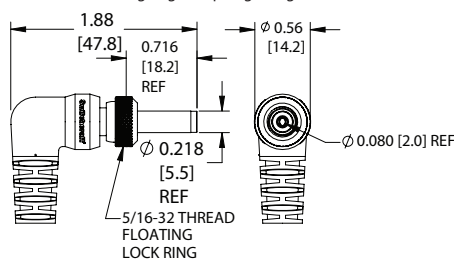

2-METER OFF-THE-SHELF DC POWER CABLES

NEW PRODUCT BULLETIN 620

PART NUMBER	PLUG TYPE	DETAIL DRAWING	CURRENT RATING	SEAL RATING	PIN I.D.	CABLE DIAMETER	PLUG TIP COLOR	MATING JACK PART NUMBERS
CARA761KS07984	Right Angle	Figure 1	5 Amps	IP68	0.100	0.195	Black	L712AS, L712RAS, PCL712AS
CARAS761KS07984	Right Angle	Figure 1	5 Amps	IP68	0.080	0.195	White	L722AS, L722RAS, PCL722AS
CARAS10KS07984	Right Angle	Figure 2	11 Amps	IP68	0.080	0.204	Blue	RAPC10S, RAPC10PS, RASH10PS, RASH10S, RASM10PS, RASM10S, RASPC10PS, RASPC10S, RASSM10PS, RASSM10S, ST10U, RAPC10U
CARAS1007984	Right Angle	Figure 3	11 Amps	Unrated	0.080	0.204	Blue	RAPC10, RAPC10P, RASH10, RASH10P, RASM10, RASM10P, RASPC10, RASPC10P, RASSM10, RASSM10P
CA761KS07984	Straight	Figure 4	5 Amps	IP68	0.100	0.195	Black	L712AS, L712RAS, PCL712AS
CAS761KS07984	Straight	Figure 4	5 Amps	IP68	0.080	0.195	White	L722AS, L722RAS, PCL722AS
CAS10KS07984	Straight	Figure 5	11 Amps	IP68	0.080	0.204	Blue	RAPC10S, RAPC10PS, RASH10PS, RASH10S, RASM10PS, RASM10S, RASPC10PS, RASPC10S, RASSM10PS, RASSM10S, ST10U, RAPC10U
CAS1007984	Straight	Figure 6	11 Amps	Unrated	0.080	0.204	Blue	RAPC10, RAPC10P, RASH10, RASH10P, RASM10, RASM10P, RASPC10, RASPC10P, RASSM10, RASSM10P

WIRING TABLE

POWER PLUG	WIRE COLOR
Tip	Red
Sleeve	Black

FIGURE 1

Sealed, Locking Plugs

FIGURE 2

Sealed, Locking, High Amperage Plugs

FIGURE 3

Non-Locking High Amperage Plugs

FIGURE 4

Sealed, Locking Plugs

FIGURE 5

Sealed, Locking, High Amperage Plugs

FIGURE 6

Non-Locking High Amperage Plugs

RoHS Compliant

ALL DIMENSIONS ARE FOR REFERENCE ONLY. UNITS SHOWN: in[mm]