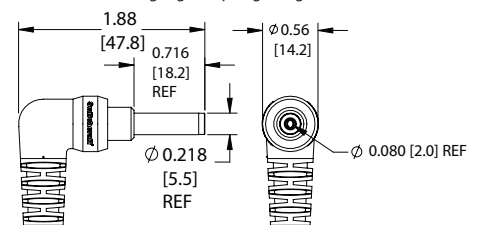

2-METER OFF-THE-SHELF DC POWER CABLES

NEW PRODUCT BULLETIN 620

PART NUMBER	PLUG TYPE	DETAIL DRAWING	CURRENT RATING	SEAL RATING	PIN I.D.	CABLE DIAMETER	PLUG TIP COLOR	MATING JACK PART NUMBERS
CARA761KS07984	Right Angle	Figure 1	5 Amps	IP68	0.100	0.195	Black	L712AS, L712RAS, PCL712AS
CARAS761KS07984	Right Angle	Figure 1	5 Amps	IP68	0.080	0.195	White	L722AS, L722RAS, PCL722AS
CARAS10KS07984	Right Angle	Figure 2	11 Amps	IP68	0.080	0.204	Blue	RAPC10S, RAPC10PS, RASH10PS, RASH10S, RASM10PS, RASM10S, RASPC10PS, RASPC10S, RASSM10PS, RASSM10S, ST10U, RAPC10U
CARAS1007984	Right Angle	Figure 3	11 Amps	Unrated	0.080	0.204	Blue	RAPC10, RAPC10P, RASH10, RASH10P, RASM10, RASM10P, RASPC10, RASPC10P, RASSM10, RASSM10P
CA761KS07984	Straight	Figure 4	5 Amps	IP68	0.100	0.195	Black	L712AS, L712RAS, PCL712AS
CAS761KS07984	Straight	Figure 4	5 Amps	IP68	0.080	0.195	White	L722AS, L722RAS, PCL722AS
CAS10KS07984	Straight	Figure 5	11 Amps	IP68	0.080	0.204	Blue	RAPC10S, RAPC10PS, RASH10PS, RASH10S, RASM10PS, RASM10S, RASPC10PS, RASPC10S, RASSM10PS, RASSM10S, ST10U, RAPC10U
CAS1007984	Straight	Figure 6	11 Amps	Unrated	0.080	0.204	Blue	RAPC10, RAPC10P, RASH10, RASH10P, RASM10, RASM10P, RASPC10, RASPC10P, RASSM10, RASSM10P

WIRING TABLE

POWER PLUG	WIRE COLOR
Tip	Red
Sleeve	Black

FIGURE 1

Sealed, Locking Plugs

FIGURE 2

Sealed, Locking, High Amperage Plugs

FIGURE 3

Non-Locking High Amperage Plugs

FIGURE 4

Sealed, Locking Plugs

FIGURE 5

Sealed, Locking, High Amperage Plugs

FIGURE 6

Non-Locking High Amperage Plugs

RoHS Compliant

ALL DIMENSIONS ARE FOR REFERENCE ONLY. UNITS SHOWN: in[mm]