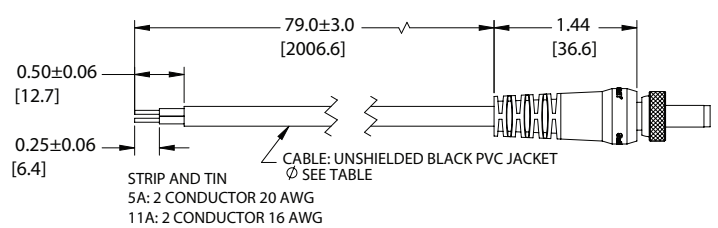

2-METER OFF-THE-SHELF DC POWER CABLES

NEW PRODUCT BULLETIN 620

FEATURES & BENEFITS

- Molded cables are available for immediate shipment, saving the time and cost of field installation or a custom cable
- Features Switchcraft IP68 sealed and 11-Amp power plugs with strip and tin on the opposite end for maximum flexibility
- Straight or Right Angle options available
- Durable 360° flex relief
- Designed to be used with Switchcraft jacks
- Custom options also available, call factory

2-METER OFF-THE-SHELF DC POWER CABLES

NEW PRODUCT BULLETIN 620

PART NUMBER	PLUG TYPE	DETAIL DRAWING	CURRENT RATING	SEAL RATING	PIN I.D.	CABLE DIAMETER	PLUG TIP COLOR	MATING JACK PART NUMBERS
CARA761KS07984	Right Angle	Figure 1	5 Amps	IP68	0.100	0.195	Black	L712AS, L712RAS, PCL712AS
CARAS761KS07984	Right Angle	Figure 1	5 Amps	IP68	0.080	0.195	White	L722AS, L722RAS, PCL722AS
CARAS10KS07984	Right Angle	Figure 2	11 Amps	IP68	0.080	0.204	Blue	RAPC10S, RAPC10PS, RASH10PS, RASH10S, RASM10PS, RASM10S, RASPC10PS, RASPC10S, RASSM10PS, RASSM10S, ST10U, RAPC10U
CARAS1007984	Right Angle	Figure 3	11 Amps	Unrated	0.080	0.204	Blue	RAPC10, RAPC10P, RASH10, RASH10P, RASM10, RASM10P, RASPC10, RASPC10P, RASSM10, RASSM10P
CA761KS07984	Straight	Figure 4	5 Amps	IP68	0.100	0.195	Black	L712AS, L712RAS, PCL712AS
CAS761KS07984	Straight	Figure 4	5 Amps	IP68	0.080	0.195	White	L722AS, L722RAS, PCL722AS
CAS10KS07984	Straight	Figure 5	11 Amps	IP68	0.080	0.204	Blue	RAPC10S, RAPC10PS, RASH10PS, RASH10S, RASM10PS, RASM10S, RASPC10PS, RASPC10S, RASSM10PS, RASSM10S, ST10U, RAPC10U
CAS1007984	Straight	Figure 6	11 Amps	Unrated	0.080	0.204	Blue	RAPC10, RAPC10P, RASH10, RASH10P, RASM10, RASM10P, RASPC10, RASPC10P, RASSM10, RASSM10P

WIRING TABLE

POWER PLUG	WIRE COLOR
Tip	Red
Sleeve	Black

FIGURE 1

Sealed, Locking Plugs

FIGURE 2

Sealed, Locking, High Amperage Plugs

FIGURE 3

Non-Locking High Amperage Plugs