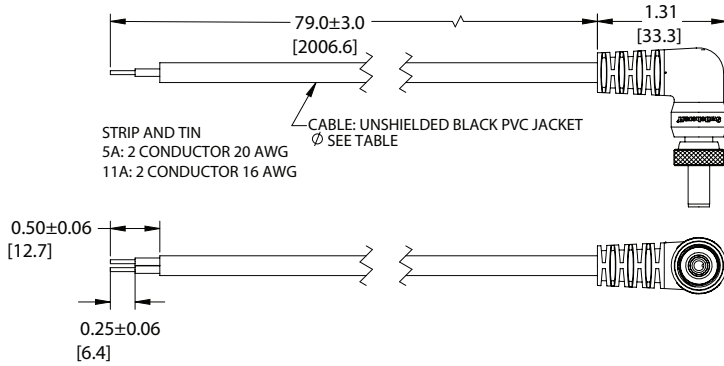

2-METER OFF-THE-SHELF DC POWER CABLES

NEW PRODUCT BULLETIN 620

FEATURES & BENEFITS

- Molded cables are available for immediate shipment, saving the time and cost of field installation or a custom cable
- Features Switchcraft IP68 sealed and 11-Amp power plugs with strip and tin on the opposite end for maximum flexibility
- Straight or Right Angle options available
- Durable 360° flex relief
- Designed to be used with Switchcraft jacks
- Custom options also available, call factory

2-METER OFF-THE-SHELF DC POWER CABLES

NEW PRODUCT BULLETIN 620

PART NUMBER	PLUG TYPE	DETAIL DRAWING	CURRENT RATING	SEAL RATING	PIN I.D.	CABLE DIAMETER	PLUG TIP COLOR	MATING JACK PART NUMBERS
CARA761KS07984	Right Angle	Figure 1	5 Amps	IP68	0.100	0.195	Black	L712AS, L712RAS, PCL712AS
CARAS761KS07984	Right Angle	Figure 1	5 Amps	IP68	0.080	0.195	White	L722AS, L722RAS, PCL722AS
CARAS10KS07984	Right Angle	Figure 2	11 Amps	IP68	0.080	0.204	Blue	RAPC10S, RAPC10PS, RASH10PS, RASH10S, RASM10PS, RASM10S, RASPC10PS, RASPC10S, RASSM10PS, RASSM10S, ST10U, RAPC10U
CARAS1007984	Right Angle	Figure 3	11 Amps	Unrated	0.080	0.204	Blue	RAPC10, RAPC10P, RASH10, RASH10P, RASM10, RASM10P, RASPC10, RASPC10P, RASSM10, RASSM10P
CA761KS07984	Straight	Figure 4	5 Amps	IP68	0.100	0.195	Black	L712AS, L712RAS, PCL712AS
CAS761KS07984	Straight	Figure 4	5 Amps	IP68	0.080	0.195	White	L722AS, L722RAS, PCL722AS
CAS10KS07984	Straight	Figure 5	11 Amps	IP68	0.080	0.204	Blue	RAPC10S, RAPC10PS, RASH10PS, RASH10S, RASM10PS, RASM10S, RASPC10PS, RASPC10S, RASSM10PS, RASSM10S, ST10U, RAPC10U
CAS1007984	Straight	Figure 6	11 Amps	Unrated	0.080	0.204	Blue	RAPC10, RAPC10P, RASH10, RASH10P, RASM10, RASM10P, RASPC10, RASPC10P, RASSM10, RASSM10P

WIRING TABLE

POWER PLUG	WIRE COLOR
Tip	Red
Sleeve	Black

FIGURE 1

Sealed, Locking Plugs

FIGURE 2

Sealed, Locking, High Amperage Plugs

FIGURE 3

Non-Locking High Amperage Plugs