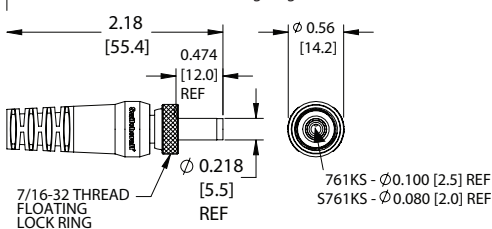

2-METER OFF-THE-SHELF DC POWER CABLES

NEW PRODUCT BULLETIN 620

PART NUMBER	PLUG TYPE	DETAIL DRAWING	CURRENT RATING	SEAL RATING	PIN I.D.	CABLE DIAMETER	PLUG TIP COLOR	MATING JACK PART NUMBERS
CARA761KS07984	Right Angle	Figure 1	5 Amps	IP68	0.100	0.195	Black	L712AS, L712RAS, PCL712AS
CARAS761KS07984	Right Angle	Figure 1	5 Amps	IP68	0.080	0.195	White	L722AS, L722RAS, PCL722AS
CARAS10KS07984	Right Angle	Figure 2	11 Amps	IP68	0.080	0.204	Blue	RAPC10S, RAPC10PS, RASH10PS, RASH10S, RASM10PS, RASM10S, RASPC10PS, RASPC10S, RASSM10PS, RASSM10S, ST10U, RAPC10U
CARAS1007984	Right Angle	Figure 3	11 Amps	Unrated	0.080	0.204	Blue	RAPC10, RAPC10P, RASH10, RASH10P, RASM10, RASM10P, RASPC10, RASPC10P, RASSM10, RASSM10P
CA761KS07984	Straight	Figure 4	5 Amps	IP68	0.100	0.195	Black	L712AS, L712RAS, PCL712AS
CAS761KS07984	Straight	Figure 4	5 Amps	IP68	0.080	0.195	White	L722AS, L722RAS, PCL722AS
CAS10KS07984	Straight	Figure 5	11 Amps	IP68	0.080	0.204	Blue	RAPC10S, RAPC10PS, RASH10PS, RASH10S, RASM10PS, RASM10S, RASPC10PS, RASPC10S, RASSM10PS, RASSM10S, ST10U, RAPC10U
CAS1007984	Straight	Figure 6	11 Amps	Unrated	0.080	0.204	Blue	RAPC10, RAPC10P, RASH10, RASH10P, RASM10, RASM10P, RASPC10, RASPC10P, RASSM10, RASSM10P

WIRING TABLE

POWER PLUG	WIRE COLOR
Tip	Red
Sleeve	Black

FIGURE 1

Sealed, Locking Plugs

FIGURE 2

Sealed, Locking, High Amperage Plugs

FIGURE 3

Non-Locking High Amperage Plugs

FIGURE 4

Sealed, Locking Plugs

FIGURE 5

Sealed, Locking, High Amperage Plugs

FIGURE 6

Non-Locking High Amperage Plugs

RoHS Compliant

ALL DIMENSIONS ARE FOR REFERENCE ONLY. UNITS SHOWN: in[mm]