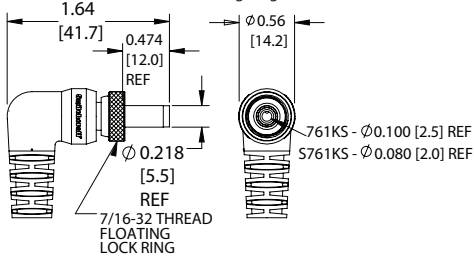

2-METER OFF-THE-SHELF DC POWER CABLES

NEW PRODUCT BULLETIN 620

PART NUMBER	PLUG TYPE	DETAIL DRAWING	CURRENT RATING	SEAL RATING	PIN I.D.	CABLE DIAMETER	PLUG TIP COLOR	MATING JACK PART NUMBERS
CARA761KS07984	Right Angle	Figure 1	5 Amps	IP68	0.100	0.195	Black	L712AS, L712RAS, PCL712AS
CARAS761KS07984	Right Angle	Figure 1	5 Amps	IP68	0.080	0.195	White	L722AS, L722RAS, PCL722AS
CARAS10KS07984	Right Angle	Figure 2	11 Amps	IP68	0.080	0.204	Blue	RAPC10S, RAPC10PS, RASH10PS, RASH10S, RASM10PS, RASM10S, RASPC10PS, RASPC10S, RASSM10PS, RASSM10S, ST10U, RAPC10U
CARAS1007984	Right Angle	Figure 3	11 Amps	Unrated	0.080	0.204	Blue	RAPC10, RAPC10P, RASH10, RASH10P, RASM10, RASM10P, RASPC10, RASPC10P, RASSM10, RASSM10P
CA761KS07984	Straight	Figure 4	5 Amps	IP68	0.100	0.195	Black	L712AS, L712RAS, PCL712AS
CAS761KS07984	Straight	Figure 4	5 Amps	IP68	0.080	0.195	White	L722AS, L722RAS, PCL722AS
CAS10KS07984	Straight	Figure 5	11 Amps	IP68	0.080	0.204	Blue	RAPC10S, RAPC10PS, RASH10PS, RASH10S, RASM10PS, RASM10S, RASPC10PS, RASPC10S, RASSM10PS, RASSM10S, ST10U, RAPC10U
CAS1007984	Straight	Figure 6	11 Amps	Unrated	0.080	0.204	Blue	RAPC10, RAPC10P, RASH10, RASH10P, RASM10, RASM10P, RASPC10, RASPC10P, RASSM10, RASSM10P

WIRING TABLE

POWER PLUG	WIRE COLOR
Tip	Red
Sleeve	Black

FIGURE 1

Sealed, Locking Plugs

FIGURE 2

Sealed, Locking, High Amperage Plugs

FIGURE 3

Non-Locking High Amperage Plugs

FIGURE 4

Sealed, Locking Plugs

FIGURE 5

Sealed, Locking, High Amperage Plugs

FIGURE 6

Non-Locking High Amperage Plugs

RoHS Compliant

ALL DIMENSIONS ARE FOR REFERENCE ONLY. UNITS SHOWN: in[mm]