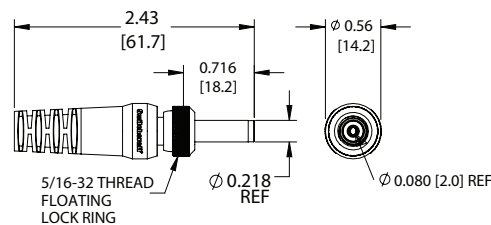

2-METER OFF-THE-SHELF DC POWER CABLES

NEW PRODUCT BULLETIN 620

PART NUMBER	PLUG TYPE	DETAIL DRAWING	CURRENT RATING	SEAL RATING	PIN I.D.	CABLE DIAMETER	PLUG TIP COLOR	MATING JACK PART NUMBERS
CARA761KS07984	Right Angle	Figure 1	5 Amps	IP68	0.100	0.195	Black	L712AS, L712RAS, PCL712AS
CARAS761KS07984	Right Angle	Figure 1	5 Amps	IP68	0.080	0.195	White	L722AS, L722RAS, PCL722AS
CARAS10KS07984	Right Angle	Figure 2	11 Amps	IP68	0.080	0.204	Blue	RAPC10S, RAPC10PS, RASH10PS, RASH10S, RASM10PS, RASM10S, RASPC10PS, RASPC10S, RASSM10PS, RASSM10S, ST10U, RAPC10U
CARAS1007984	Right Angle	Figure 3	11 Amps	Unrated	0.080	0.204	Blue	RAPC10, RAPC10P, RASH10, RASH10P, RASM10, RASM10P, RASPC10, RASPC10P, RASSM10, RASSM10P
CA761KS07984	Straight	Figure 4	5 Amps	IP68	0.100	0.195	Black	L712AS, L712RAS, PCL712AS
CAS761KS07984	Straight	Figure 4	5 Amps	IP68	0.080	0.195	White	L722AS, L722RAS, PCL722AS
CAS10KS07984	Straight	Figure 5	11 Amps	IP68	0.080	0.204	Blue	RAPC10S, RAPC10PS, RASH10PS, RASH10S, RASM10PS, RASM10S, RASPC10PS, RASPC10S, RASSM10PS, RASSM10S, ST10U, RAPC10U
CAS1007984	Straight	Figure 6	11 Amps	Unrated	0.080	0.204	Blue	RAPC10, RAPC10P, RASH10, RASH10P, RASM10, RASM10P, RASPC10, RASPC10P, RASSM10, RASSM10P

WIRING TABLE

POWER PLUG	WIRE COLOR
Tip	Red
Sleeve	Black

FIGURE 1

Sealed, Locking Plugs

FIGURE 2

Sealed, Locking, High Amperage Plugs

FIGURE 3

Non-Locking High Amperage Plugs

FIGURE 4

Sealed, Locking Plugs

FIGURE 5

Sealed, Locking, High Amperage Plugs

FIGURE 6

Non-Locking High Amperage Plugs

RoHS Compliant

ALL DIMENSIONS ARE FOR REFERENCE ONLY. UNITS SHOWN: in[mm]