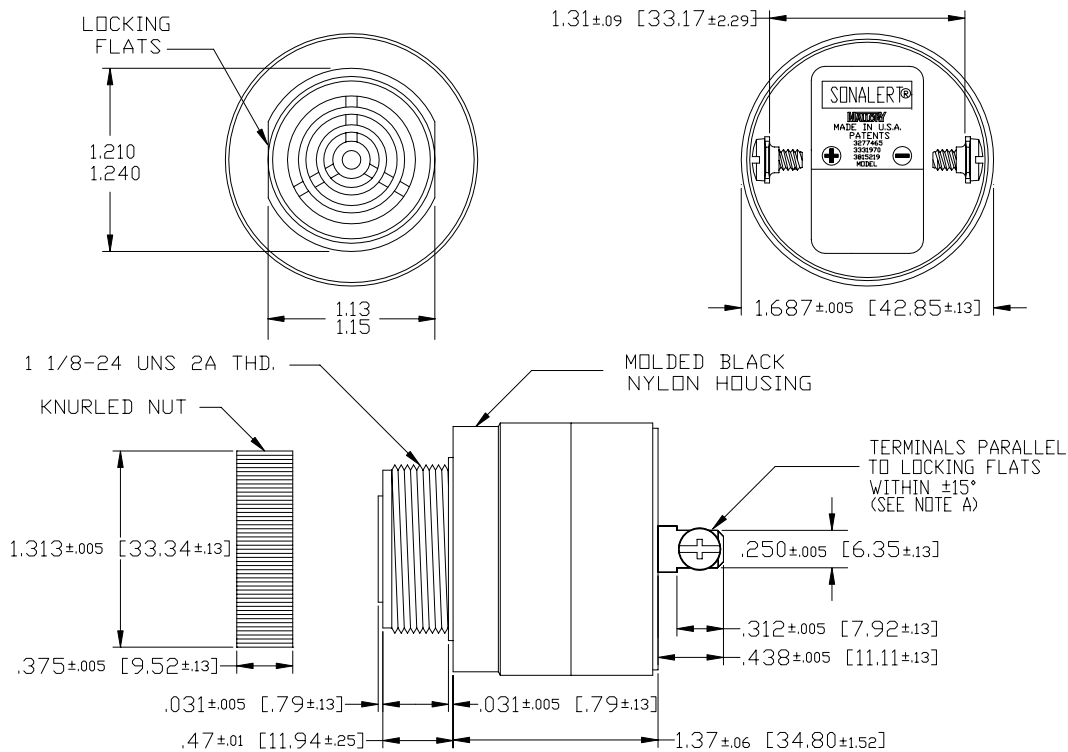

Specifications:

Sound level Category	Medium Sound Level
Mode of Operation	Continuous tone
Mounting	Panel (see note B)
Voltage Rating	6 to 28 Vac/dc
Frequency	2900 Hz \pm 500 Hz
Loudness (Min. Voltage)	68 dB(A) min. @ 2 FT and 6 Vac/dc
Loudness (Max Voltage)	80 dB(A) min. @ 2FT and 28 Vac/dc
Current Draw	4 mA Max @ 6 Vac/dc
Current Draw	16 mA Max @ 28 Vac/dc
Storage Temperature	-40°C to +85°C
Operating Temperature	-30°C to +65°C
Weight (Typical)	2.1 oz (59 g)
Housing	6/6 Nylon, Color Black
Options	For other options contact factory

Dimensions: Inches (mm)

UL Recognized 

NOTE A: TERMINALS-.032 BRASS TIN PLATED, TAPPED FOR #6-32 SCREW. TWO #6-32 NICKEL PLATED BRASS SCREWS INCLUDED. WILL ACCEPT 1/4" QUICK CONNECT.

NOTE B: MOUNTING- REMOVE BLACK PLASTIC NUT AND INSERT THREADED FRONT THROUGH 1.25" HOLE PUNCHED IN PANEL, IF ORIENTATION IS NEEDED, NOTE LOCKING FLATS ON DRAWING. SCREW NUT BACK ON. DO NOT OVERTIGHTEN.